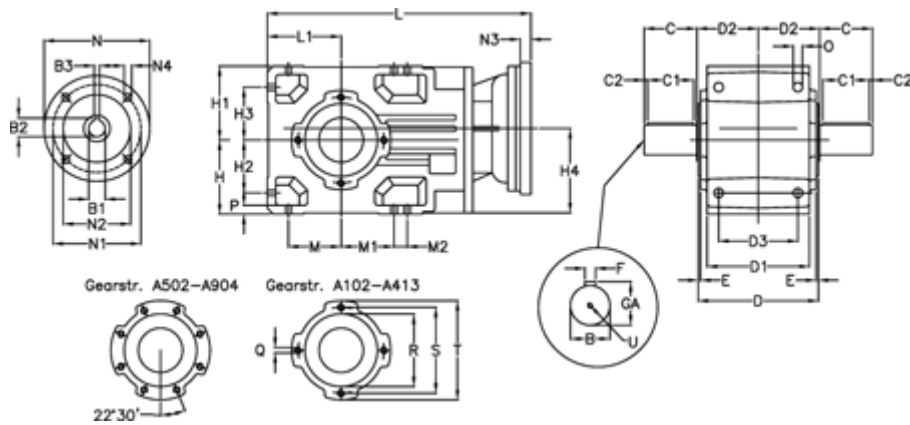

Article number: 29600100962235
 Description: Bevel helical gearbox
 A102UD-9,6-P90B5

Measures

B = 25	D1 = 95	H1 = 70	M2 = 0	Q = M8x12
B1 = 24	D2 = 63	H2 = 50.0	N = 200	R = 80
B2 = 27.3	D3 = 75	H3 = 50.0	N1 = 165	S = 100
B3 = 8	Description = A102UD-xx-P90 B5	H4 = 83.0	N2 = 130	T = 120
C = 45	E = 3.0	L = 302.0	N3 = 0	U = M8x19
C1 = 35	F = 8	L1 = 70	N4 = M10x12	
C2 = 5.0	GA = 28.0	M = 50.0	O = 9.5	
D = 117	H = 70	M1 = 50.0	P = 9	